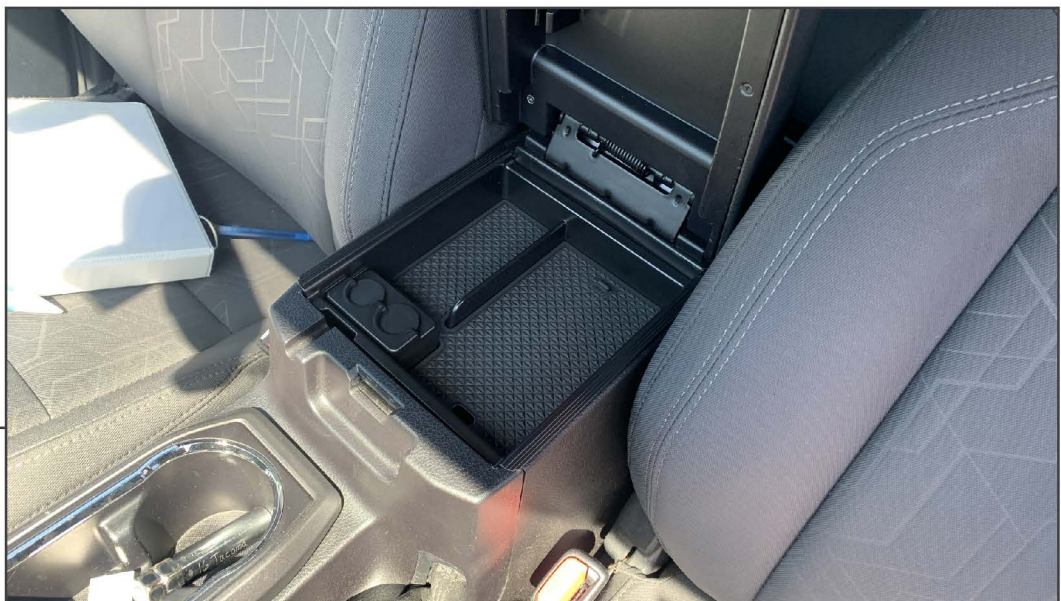

CENTER CONSOLE ORGANIZER TRAY

(2016+ TACOMA)

INSTALLATION INSTRUCTIONS

CONTENTS

- (1) Organizer Tray
- (1) Coin Holder
- (1) Silicone Pad

TOOLS REQUIRED

N/A

STEP 1

Open the center console lid. Remove contents from the center console.

STEP 2

Place the organizer tray into the center console. Install the (1) silicone pad and (1) coin holder. The center console lid will hold the tray in place when closed.