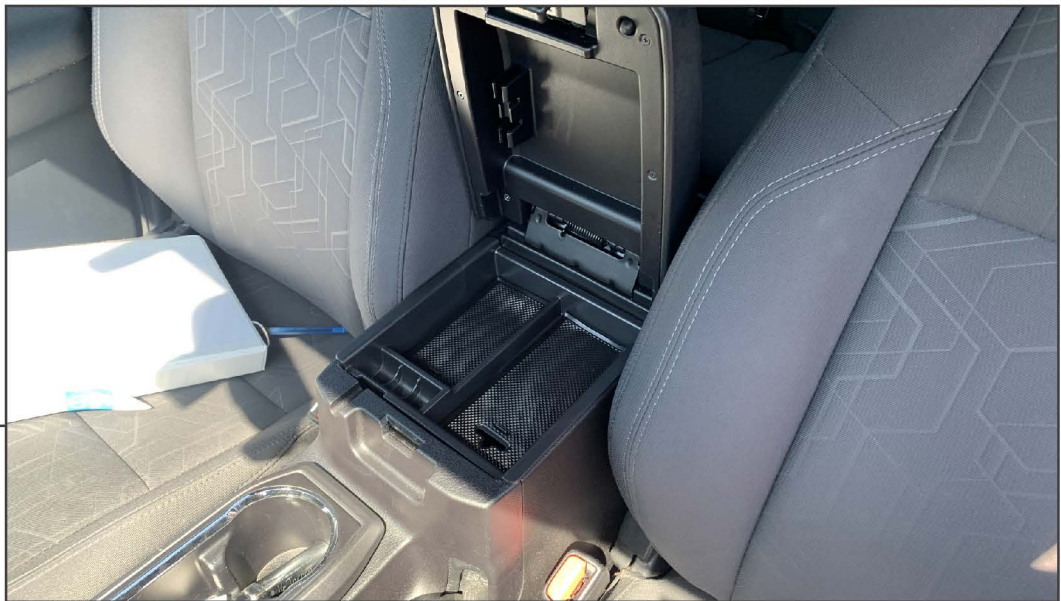

CENTER CONSOLE ORGANIZER TRAY

(2016+ TACOMA)

INSTALLATION INSTRUCTIONS

CONTENTS

- (1) Organizer Tray
- (2) Silicone Pads

TOOLS REQUIRED

N/A

STEP 1

Open the center console lid. Remove contents from the center console.

STEP 2

Place the organizer tray into the center console. Install the (2) silicone pads. The center console lid will hold the tray in place when closed.