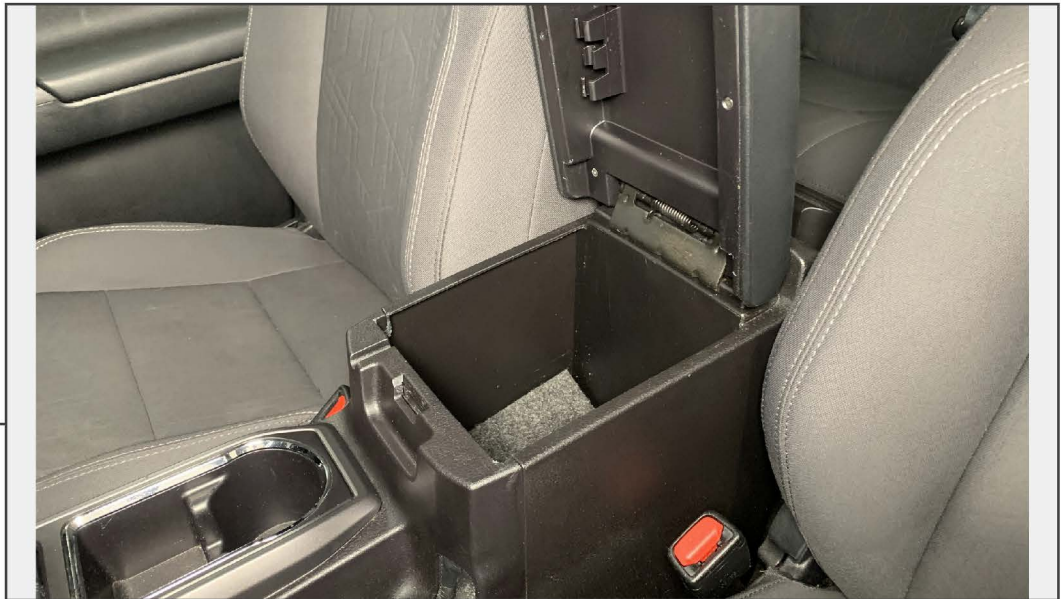

CENTER CONSOLE ORGANIZER TRAY

(2016+ TACOMA)

INSTALLATION INSTRUCTIONS

CONTENTS

- (1) Organizer Tray
- (2) Rubber Pads

TOOLS REQUIRED

N/A

STEP 1

Clear the upper portion of the center console of any contents.

STEP 2

Place the center console organizer tray into the center console, ensuring the outer lips are over the center console. Test close center console to ensure proper fitment. Insert (2) rubber pads.